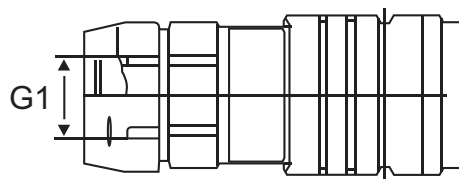

METRIC BANJOS

ITEMS	DESCRIPTION	D1 FOR BOLT	DN HOSE ID
XPRS-12-1/4	M12-1/4 BANJO	M12	1/4
XPRS-14-1/4	M14-1/4 BANJO	M14	1/4
XPRS-14-3/8	M14-3/8 BANJO	M14	3/8
XPRS-16-3/8	M16-3/8 BANJO	M16	3/8
XPRS-16-1/2	M16-1/2 BANJO	M16	1/2
XPRS-18-3/8	M18-3/8 BANJO	M18	3/8
XPRS-18-1/2	M18-1/2 BANJO	M18	1/2
XPRS-18-5/8	M18-5/8 BANJO	M18	5/8
XPRS-26-3/4	M26-3/4 BANJO	M26	3/4

FLAT-FACE COUPLERS & PROBES

FEMALE BSP

ITEMS	DESCRIPTION	G1
FF1004	1/4 COUPLER	1/4 BSP
FF1006	3/8 COUPLER	3/8 BSP
FF1008	1/2 COUPLER	1/2 BSP
FF1012	3/4 COUPLER	3/4 BSP
FF1016	1" COUPLER	1" BSP
FF1020	1 1/4 COUPLER	1 1/4 BSP

ITEMS	DESCRIPTION	G1	L1
FM1004	1/4 PROBE	1/4 BSP	16.1MM
FM1006	3/8 PROBE	3/8 BSP	19.8MM
FM1008	1/2 PROBE	1/2 BSP	24.5MM
FM1012	3/4 PROBE	3/4 BSP	27.0MM
FM1016	1" PROBE	1" BSP	30.0MM
FM1020	1 1/4 PROBE	1 1/4 BSP	36.0MM