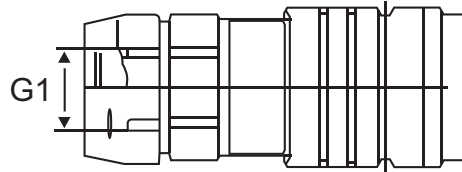

'FASTER' FLAT-FACE COUPLERS & PROBES

FEMALE BSP

ITEMS	DESCRIPTION	G1
FFH04-1/4 GAS-F	1/4 COUPLER	1/4 BSP
FFH06-3/8 GAS-F	3/8 COUPLER	3/8 BSP
FFH08-1/2 GAS-F	1/2 COUPLER	1/2 BSP
FFH12-3/4 GAS-F	3/4 COUPLER	3/4 BSP