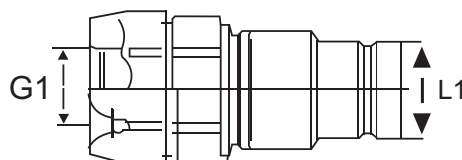

METRIC BANJOS

ITEMS	DESCRIPTION	D1 FOR BOLT	DN HOSE ID
XPRS-12-1/4	M12-1/4 BANJO	M12	1/4
XPRS-14-1/4	M14-1/4 BANJO	M14	1/4
XPRS-14-3/8	M14-3/8 BANJO	M14	3/8
XPRS-16-3/8	M16-3/8 BANJO	M16	3/8
XPRS-16-1/2	M16-1/2 BANJO	M16	1/2
XPRS-18-3/8	M18-3/8 BANJO	M18	3/8
XPRS-18-1/2	M18-1/2 BANJO	M18	1/2
XPRS-18-5/8	M18-5/8 BANJO	M18	5/8
XPRS-26-3/4	M26-3/4 BANJO	M26	3/4

FLAT-FACE COUPLERS & PROBES

FEMALE BSP

ITEMS	DESCRIPTION	G1
FF1004	1/4 COUPLER	1/4 BSP
FF1006	3/8 COUPLER	3/8 BSP
FF1008	1/2 COUPLER	1/2 BSP
FF1012	3/4 COUPLER	3/4 BSP
FF1016	1" COUPLER	1" BSP
FF1020	1 1/4 COUPLER	1 1/4 BSP

ITEMS	DESCRIPTION	G1	L1
FM1004	1/4 PROBE	1/4 BSP	16.1MM
FM1006	3/8 PROBE	3/8 BSP	19.8MM
FM1008	1/2 PROBE	1/2 BSP	24.5MM
FM1012	3/4 PROBE	3/4 BSP	27.0MM
FM1016	1" PROBE	1" BSP	30.0MM
FM1020	1 1/4 PROBE	1 1/4 BSP	36.0MM